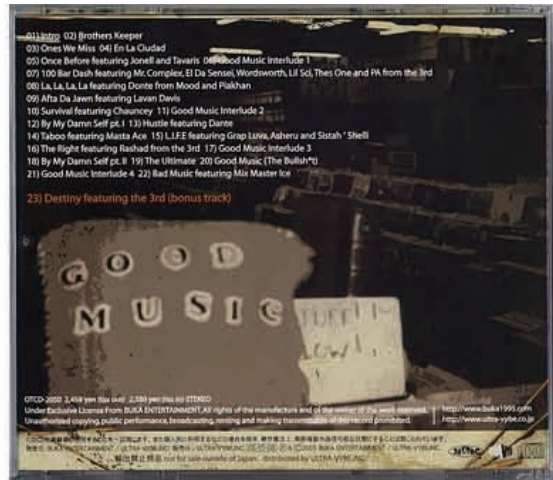

CD COVER LONE CATALYSTS , MOKA ONLY , V.A RAGGA PARTY MASH UP DANCEHALL PANIC